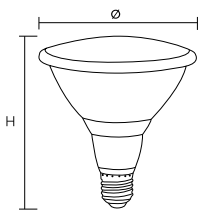

15W $\Rightarrow$ 120W Energy Saving 88%

Quality Assured Product Warranty¹
3 Year

Lumens Maintenance Ratio²
80

Operating Hours
25,000